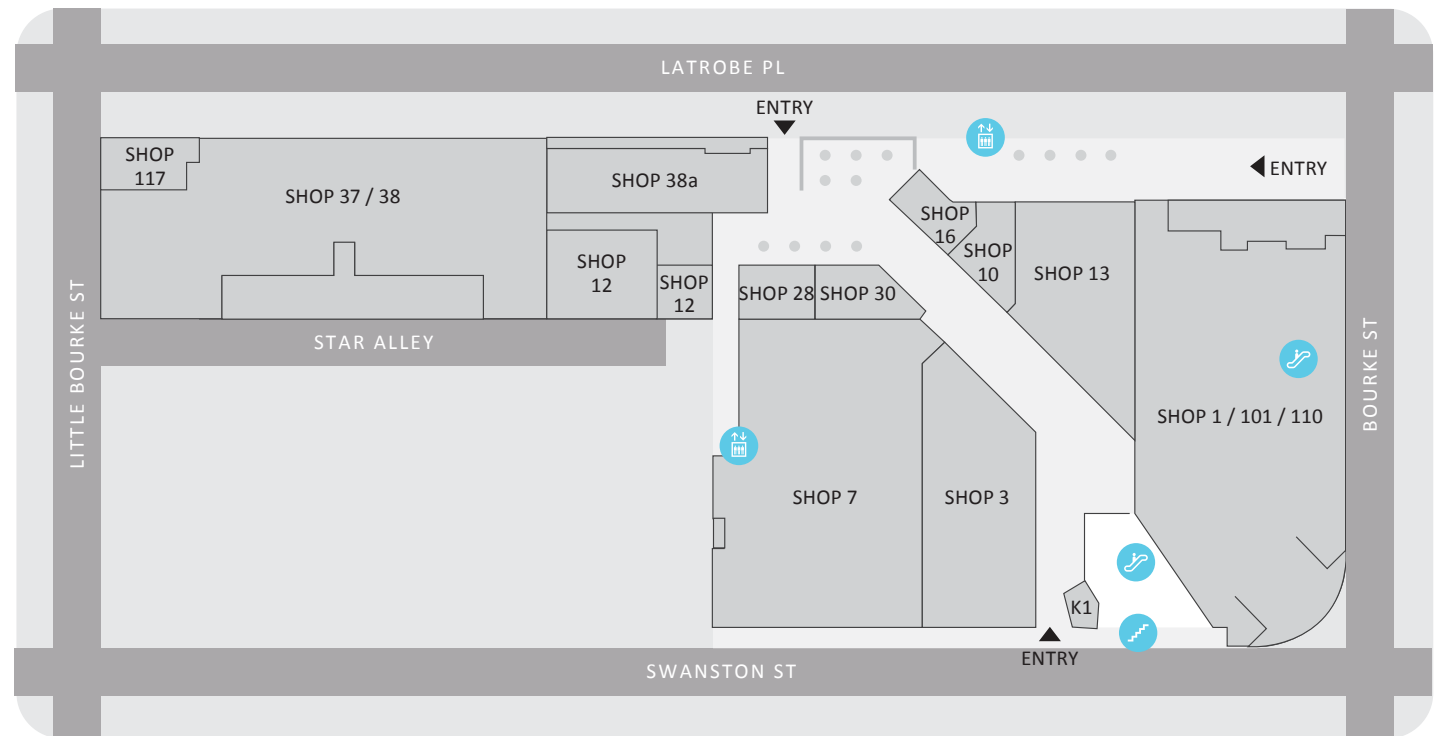

MIDTOWN

246 Bourke Street Melbourne VIC 3000
midtownmelbourne.com

BASEMENT

204 Daiso
206 Chemist Warehouse

midtown.

MIDTOWN

246 Bourke Street Melbourne VIC 3000
midtownmelbourne.com

GROUND FLOOR

01/101	Telstra
03	Vacant
07	HSBC
10	Vacant
12	Vacant
12	Vacant
13	Red Duck Cafe
16	Vacant
28	Vacant
30	Vacant
37/38	Bank of Melbourne
38a	Vacant
117	Dae Jang Geum Korean BBQ
K1	Crown Currency

midtown.

MIDTOWN

SECOND FLOOR

201 Vacant
202 Vacant

midtown.

MIDTOWN

246 Bourke Street Melbourne VIC 3000
midtownmelbourne.com

THIRD FLOOR

301 Vacant
302 Vacant

midtown.

MIDTOWN

246 Bourke Street Melbourne VIC 3000
midtownmelbourne.com

FOURTH FLOOR

401 Vacant

midtown.

MIDTOWN

246 Bourke Street Melbourne VIC 3000
midtownmelbourne.com

FIFTH FLOOR