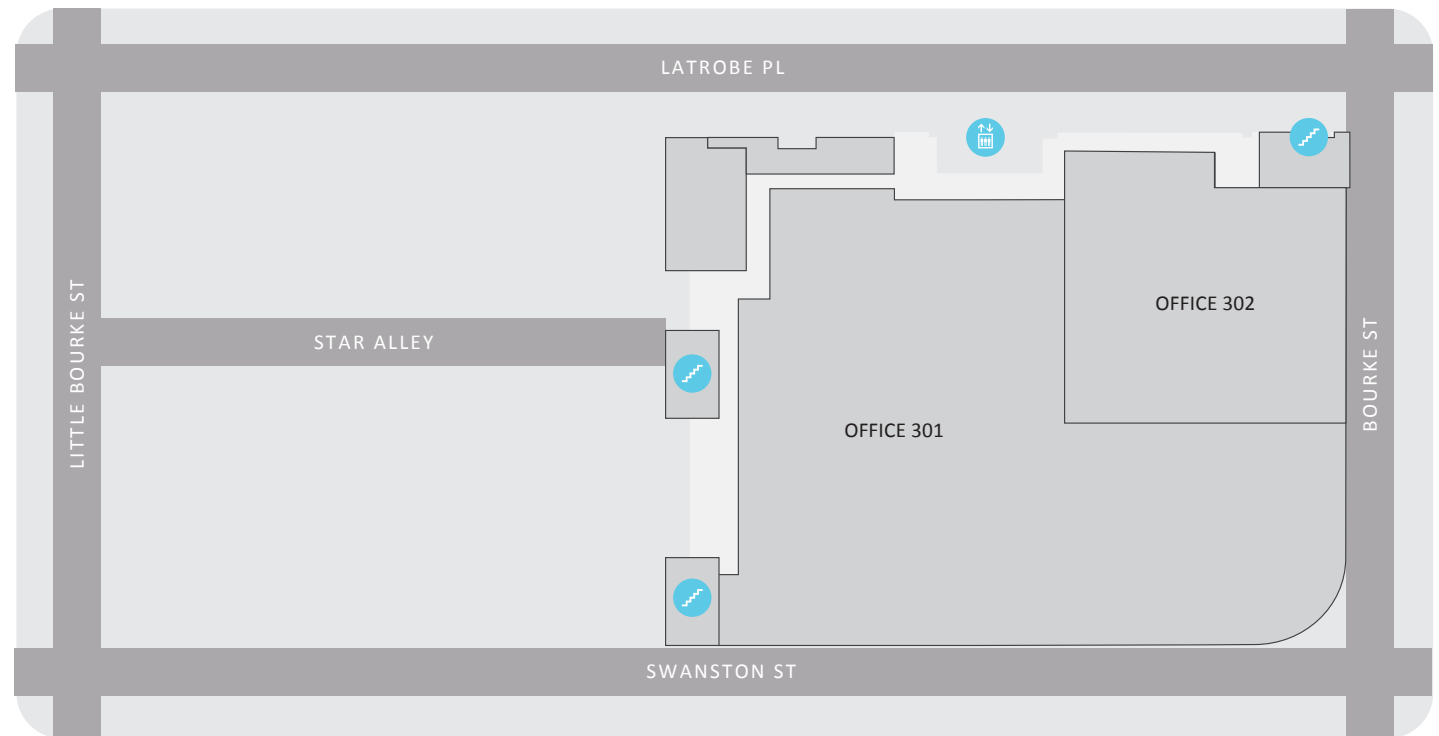

MIDTOWN

246 Bourke Street Melbourne VIC 3000
midtownmelbourne.com

BASEMENT

204 Daiso
206 Chemist Warehouse

midtown.

MIDTOWN

246 Bourke Street Melbourne VIC 3000
midtownmelbourne.com

GROUND FLOOR

SECOND FLOOR

201 Vacant
202 Vacant

midtown.

MIDTOWN

246 Bourke Street Melbourne VIC 3000
midtownmelbourne.com

THIRD FLOOR

301 Vacant
302 Vacant

midtown.

MIDTOWN

246 Bourke Street Melbourne VIC 3000
midtownmelbourne.com

FOURTH FLOOR

401 Vacant

midtown.

MIDTOWN

246 Bourke Street Melbourne VIC 3000
midtownmelbourne.com

FIFTH FLOOR