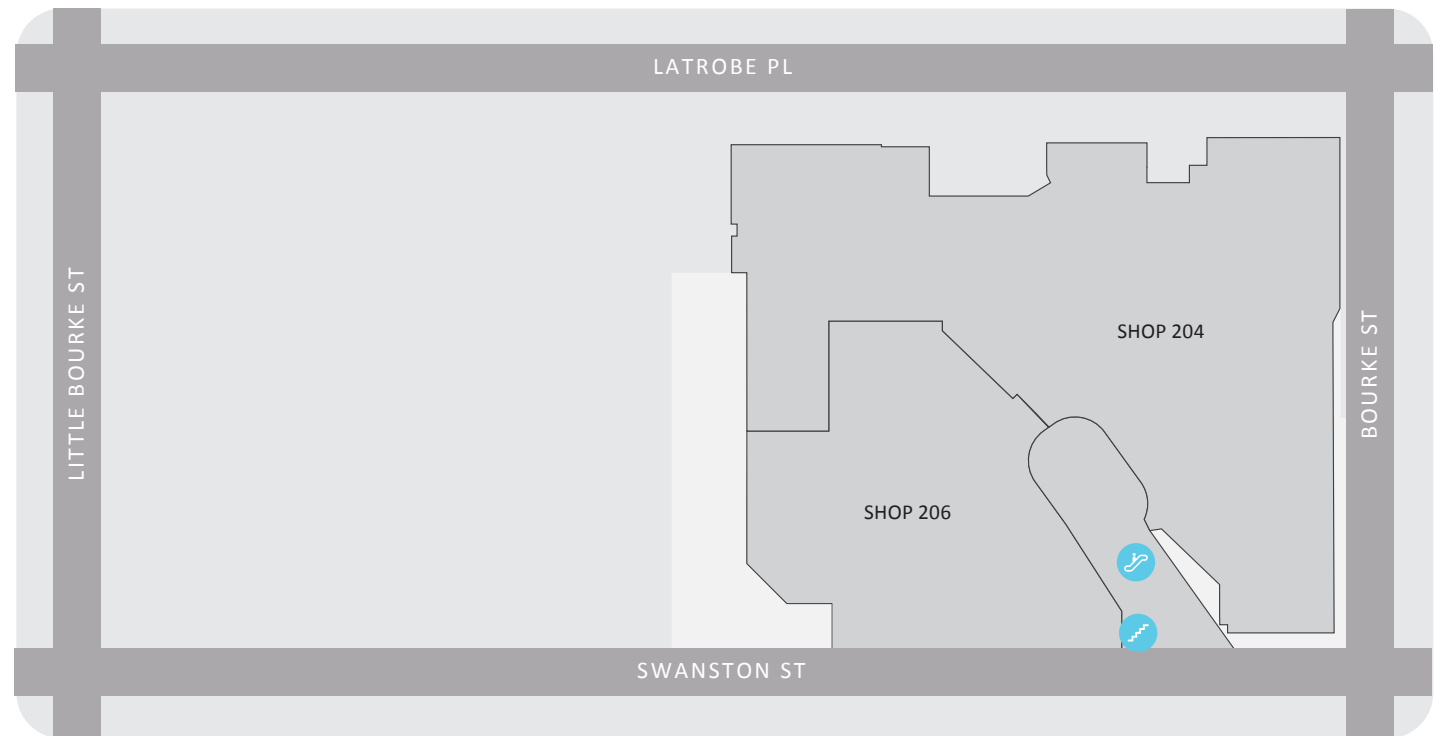

MIDTOWN

246 Bourke Street Melbourne VIC 3000
midtownmelbourne.com

BASEMENT

204 Daiso
206 Chemist Warehouse

midtown.

MIDTOWN

246 Bourke Street Melbourne VIC 3000
midtownmelbourne.com

GROUND FLOOR

01/101	Telstra
03	Vacant
07	HSBC
10	Vacant
12	Vacant
12	Vacant
13	Red Duck Cafe
16	Vacant
28	Vacant
30	Vacant
37/38	Bank of Melbourne
38a	Vacant
117	Dae Jang Geum Korean BBQ
K1	Crown Currency

midtown.

MIDTOWN

246 Bourke Street Melbourne VIC 3000
midtownmelbourne.com

FIRST FLOOR

01/101	Telstra
03	Vacant
07	HSBC
117	Dae Jang Geum Korean BBQ

midtown.

MIDTOWN

246 Bourke Street Melbourne VIC 3000
midtownmelbourne.com

SECOND FLOOR

201 Vacant
202 Vacant

midtown.

MIDTOWN

246 Bourke Street Melbourne VIC 3000
midtownmelbourne.com

THIRD FLOOR

301 Vacant
302 Vacant

midtown.