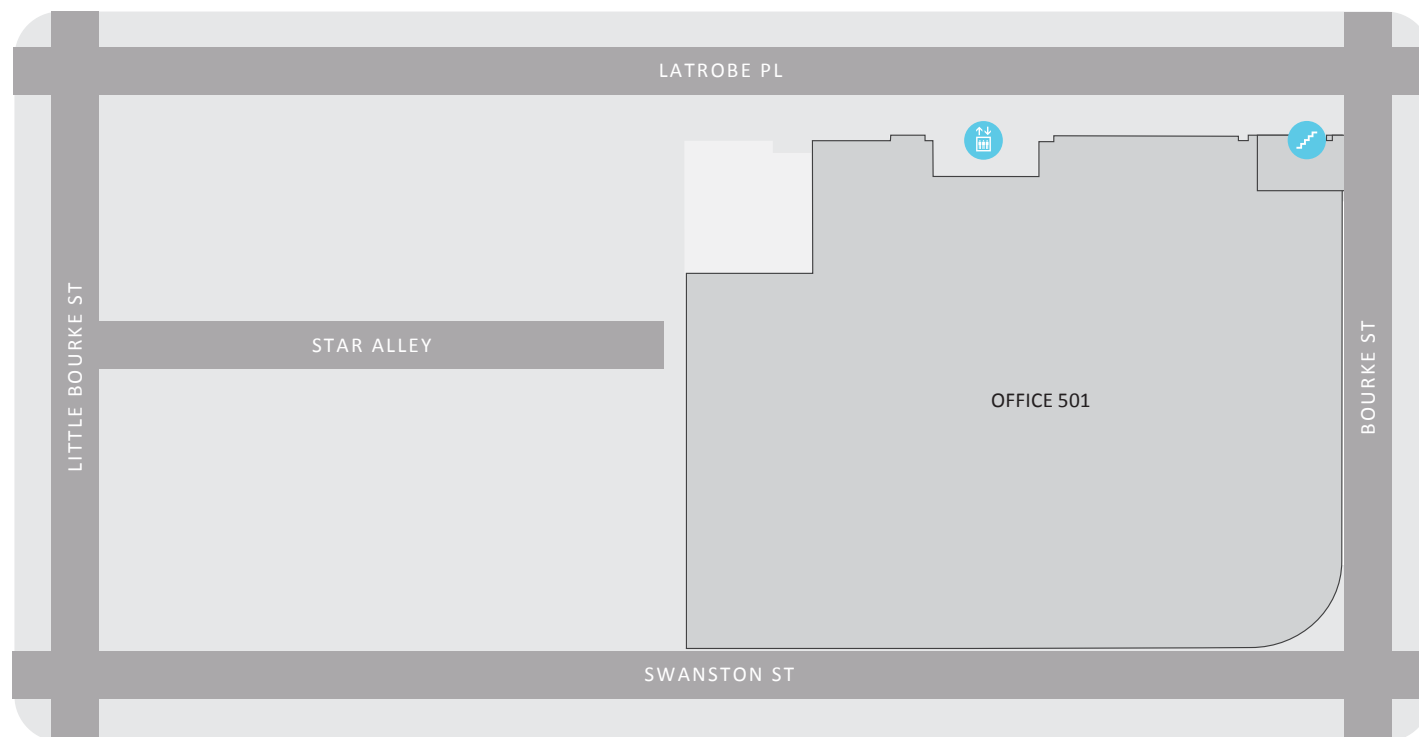

MIDTOWN

246 Bourke Street Melbourne VIC 3000
midtownmelbourne.com

FIFTH FLOOR

501 Vacant

midtown.

MIDTOWN

246 Bourke Street Melbourne VIC 3000
midtownmelbourne.com

SIXTH FLOOR

601	Vacant
601a	Vacant
602	Vacant