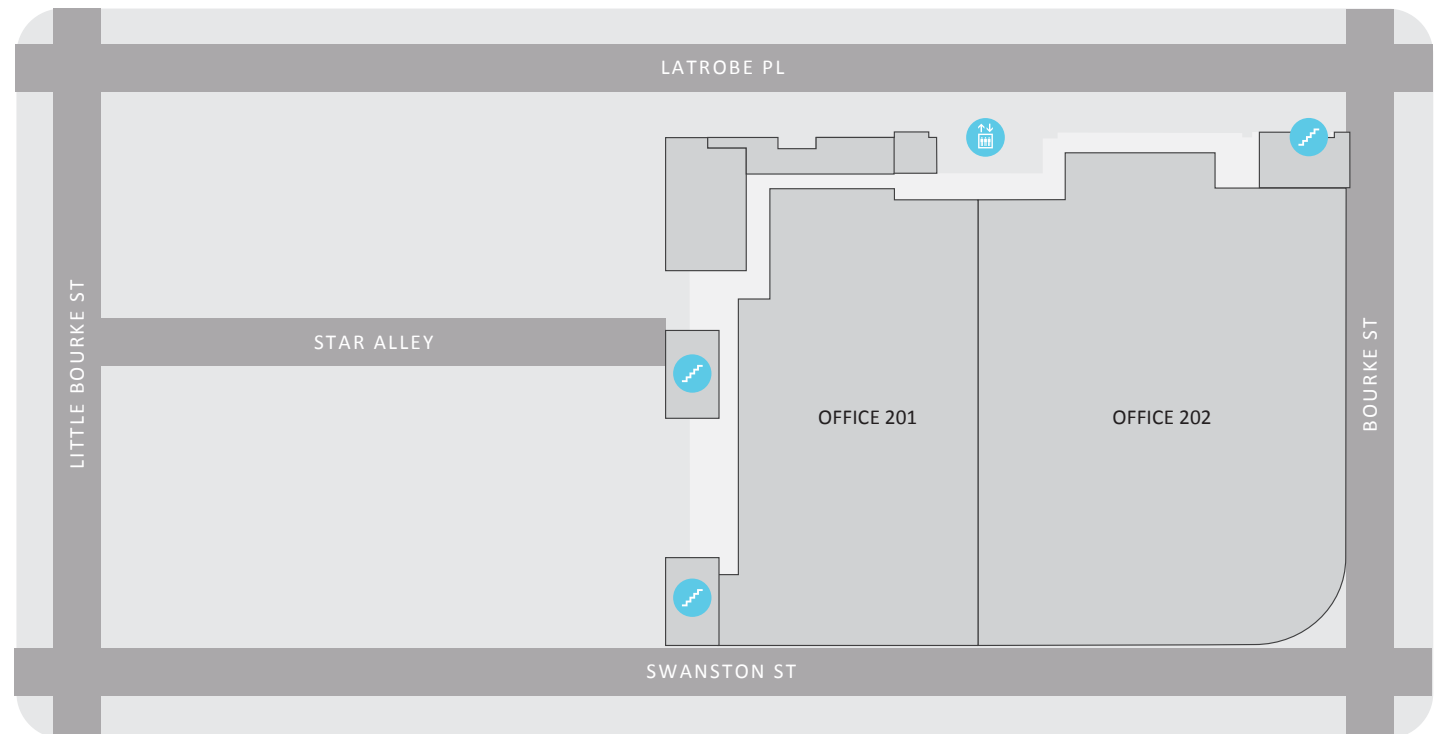

MIDTOWN

246 Bourke Street Melbourne VIC 3000
midtownmelbourne.com

BASEMENT

204 Daiso
206 Chemist Warehouse

midtown.

MIDTOWN

246 Bourke Street Melbourne VIC 3000
midtownmelbourne.com

GROUND FLOOR

246 Bourke Street Melbourne VIC 3000
midtownmelbourne.com

FIRST FLOOR

01/101	Telstra
03	Vacant
07	HSBC
117	Dae Jang Geum Korean BBQ

midtown.

MIDTOWN

246 Bourke Street Melbourne VIC 3000
midtownmelbourne.com

SECOND FLOOR

201 Vacant
202 Vacant

midtown.

MIDTOWN

246 Bourke Street Melbourne VIC 3000
midtownmelbourne.com

THIRD FLOOR

301 Vacant
302 Vacant

midtown.

MIDTOWN

246 Bourke Street Melbourne VIC 3000
midtownmelbourne.com

FOURTH FLOOR

401 Vacant

midtown.

MIDTOWN

246 Bourke Street Melbourne VIC 3000
midtownmelbourne.com

FIFTH FLOOR