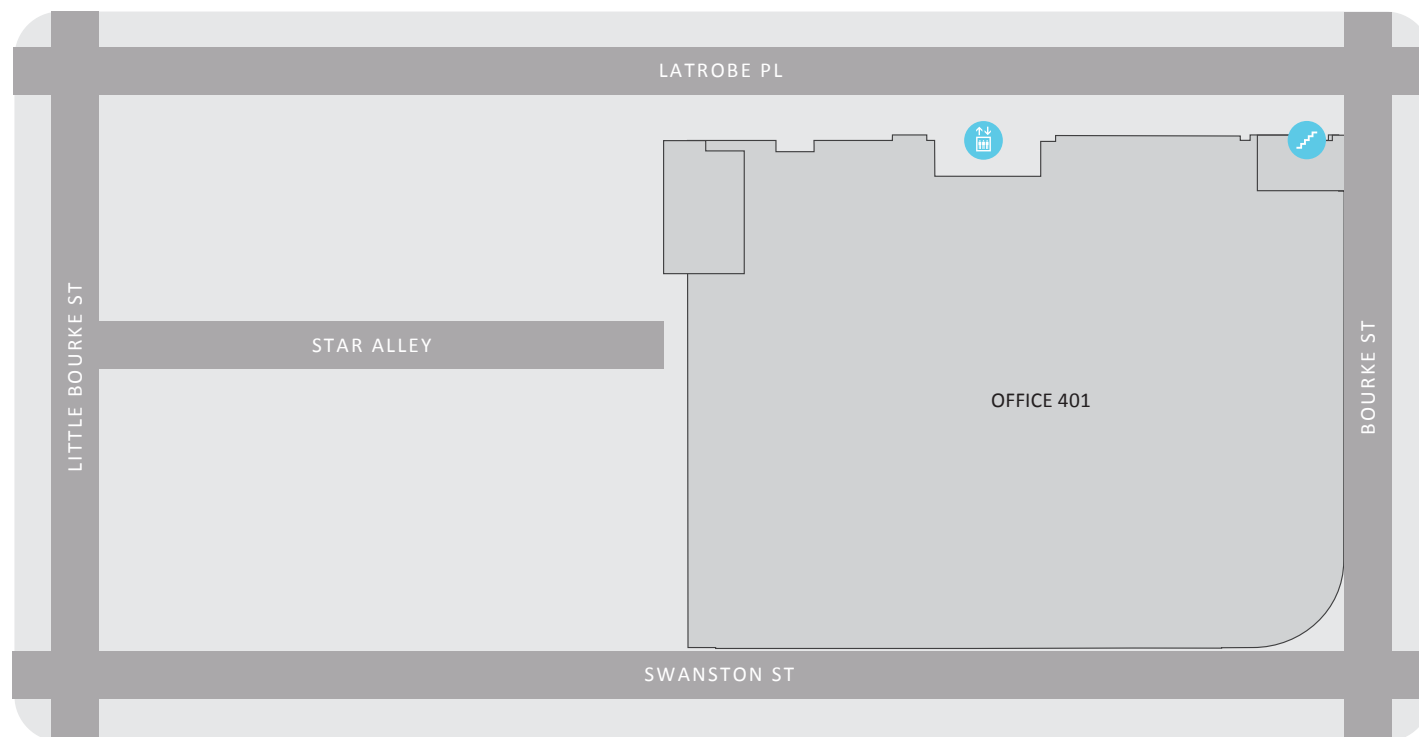

MIDTOWN

246 Bourke Street Melbourne VIC 3000
midtownmelbourne.com

FOURTH FLOOR

401 Vacant

midtown.