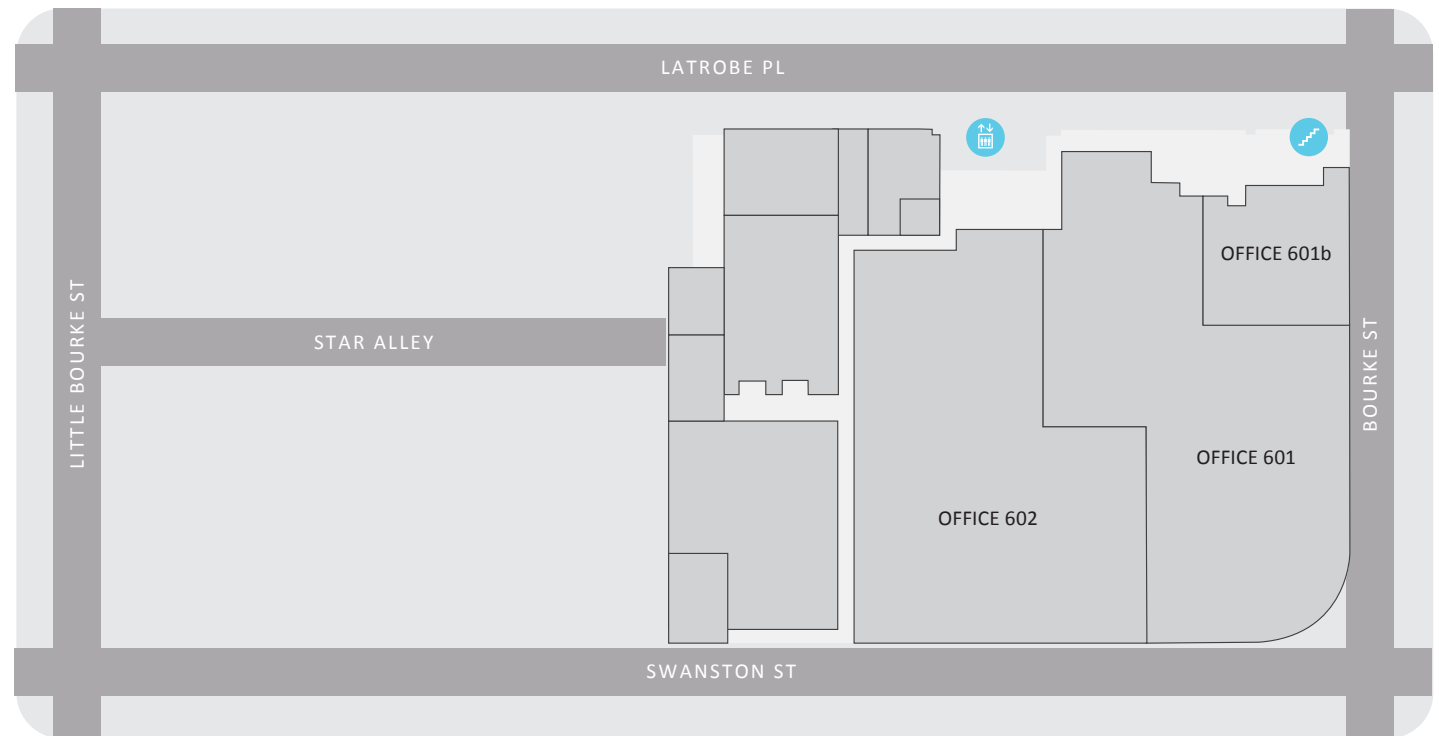

MIDTOWN

246 Bourke Street Melbourne VIC 3000
midtownmelbourne.com

SIXTH FLOOR

601	Vacant
601a	Vacant
602	Vacant

midtown.