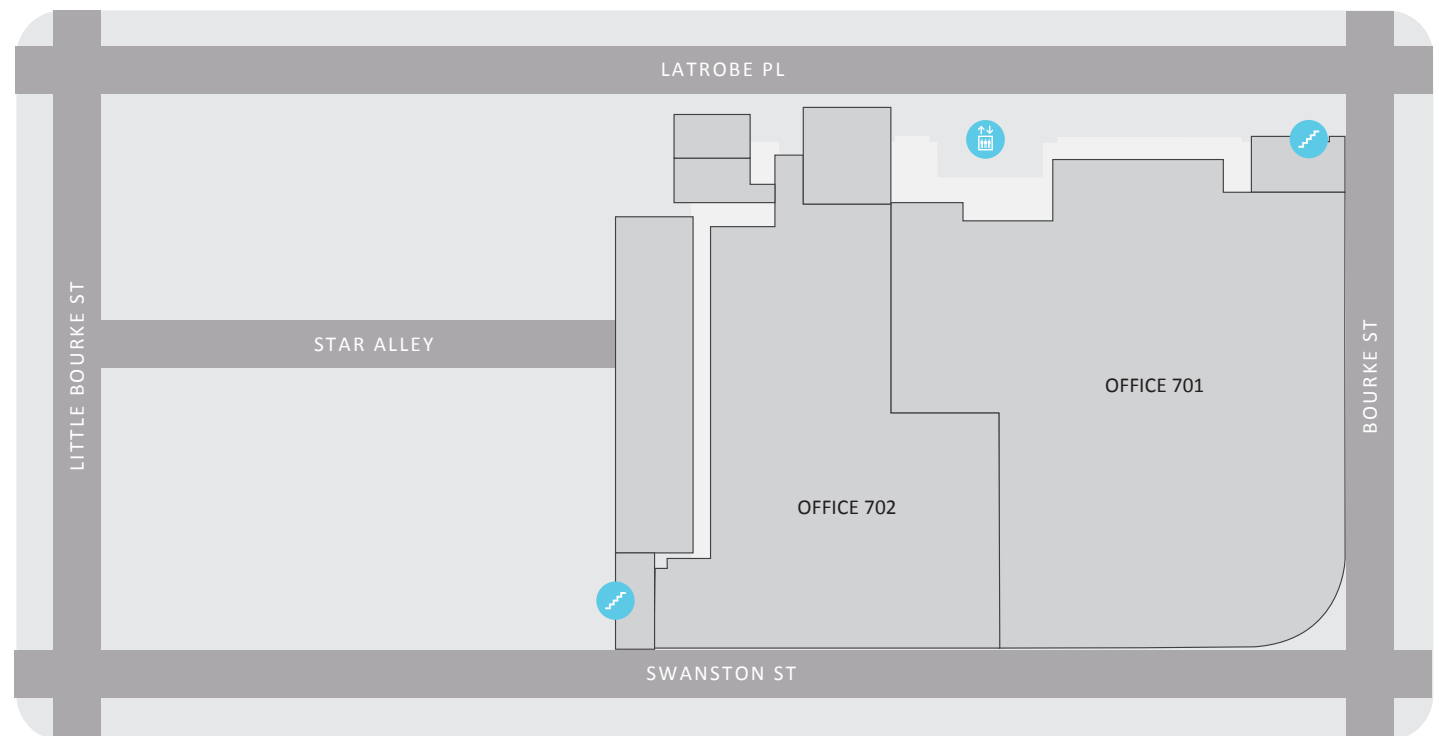

MIDTOWN

246 Bourke Street Melbourne VIC 3000
midtownmelbourne.com

SEVENTH FLOOR

701 Vacant
702 Vacant

midtown.