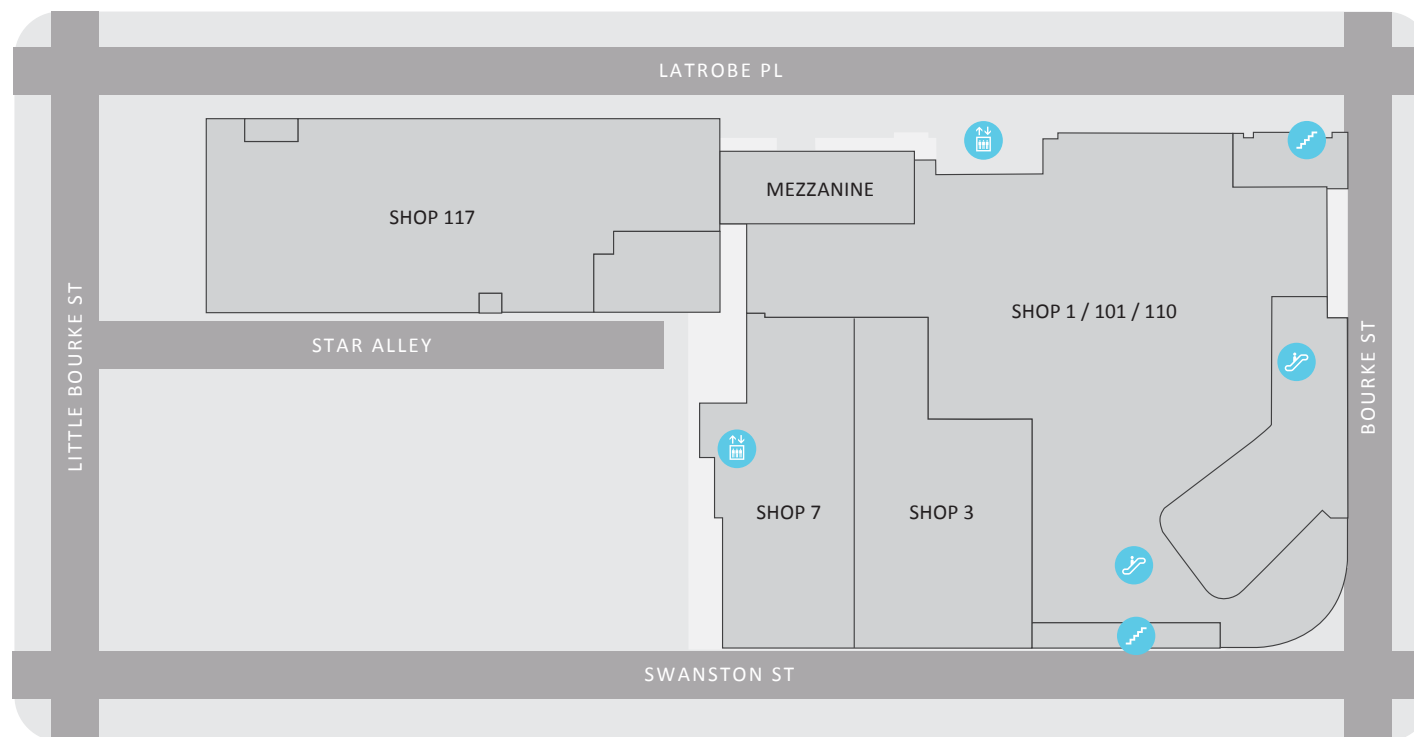

MIDTOWN

246 Bourke Street Melbourne VIC 3000
midtownmelbourne.com

BASEMENT

204 Daiso
206 Chemist Warehouse

midtown.

MIDTOWN

246 Bourke Street Melbourne VIC 3000
midtownmelbourne.com

GROUND FLOOR

01/101	Telstra
03	Vacant
07	HSBC
10	Vacant
12	Vacant
12	Vacant
13	Red Duck Cafe
16	Vacant
28	Vacant
30	Vacant
37/38	Bank of Melbourne
38a	Vacant
117	Dae Jang Geum Korean BBQ
K1	Crown Currency

midtown.

MIDTOWN

246 Bourke Street Melbourne VIC 3000
midtownmelbourne.com

FIRST FLOOR

01/101	Telstra
03	Vacant
07	HSBC
117	Dae Jang Geum Korean BBQ

midtown.

MIDTOWN

246 Bourke Street Melbourne VIC 3000
midtownmelbourne.com

SECOND FLOOR

201 Vacant
202 Vacant

midtown.

MIDTOWN

246 Bourke Street Melbourne VIC 3000
midtownmelbourne.com

THIRD FLOOR

301 Vacant
302 Vacant

midtown.